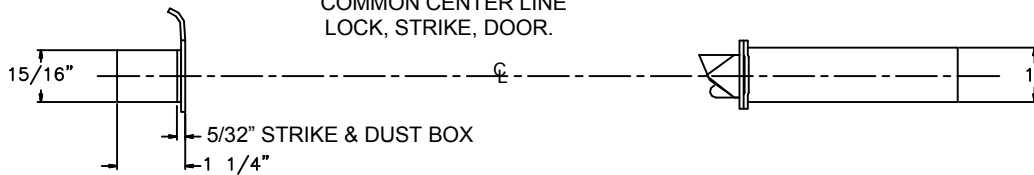

SECURITY DOOR CONTROLS

801 Avenida Acaso, Camarillo, Ca. 93012 • (805) 494-0622 • Fax: (805) 494-8861
 www.sdcsecurity.com • E-mail: service@sdsecurity.com

HITOWER Z7800 SERIES TEMPLATE ROSE TRIM, WOOD DOOR, PREP. FLAT OR BEVELED, WOOD OR COMPOSITE DOORS

CHART FOR DRILLING TRIM HOLES						
FUNCTION	OUTSIDE			INSIDE		
	LEVER HOLE	CYLINDER HOLE	THUMBTURN HOLE	LEVER HOLE	CYLINDER HOLE	THUMBTURN HOLE
Z7850	●	●		●		
Z7852	●	●		●		
Z7830	●	●		●	●	
Z7832	●	●		●	●	

LOCK DETAIL

COMMON CENTER LINE
 LOCK, STRIKE, DOOR.

DOOR DETAIL

MEASURE BACKSET FROM ϕ DOOR EDGE